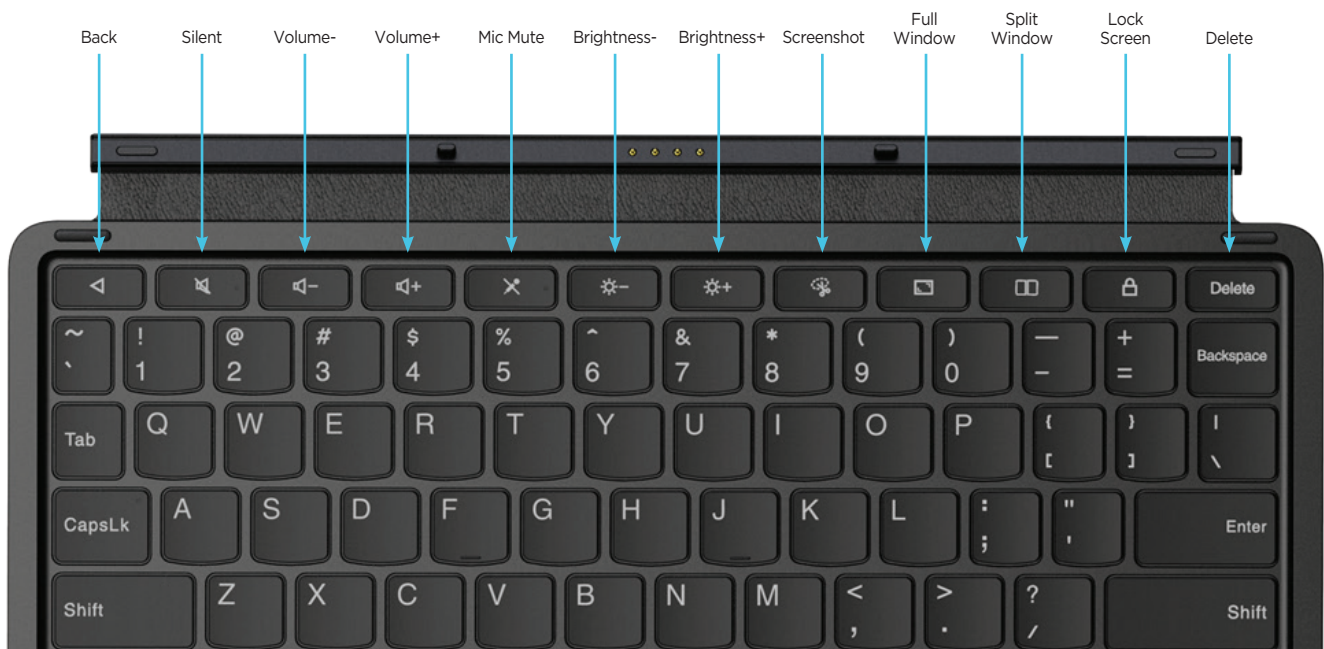

Stand

Starting at 148 g (0.33 lbs)

Color

Grey

White LED Light Indications

Silent, Mute, Caps Lock

CONNECTIVITY

Connections

12 Intuitive Function Keys

Lenovo Keyboard Pack for Tab P11 Pro (2nd Gen)

Keyboard Shortcut Keys

Stay one step ahead with these keyboard shortcuts

SHORTCUTS	
🌐 + L	Lock screen
🌐 + D	Home screen
🌐 + < / >	Snap the current app to the left/right
🌐 + S	Google search
🌐 + N	Notification center
🌐 + I	Open settings
🌐 + P	Enter/exit productivity mode
🌐 + Number Key	Open an app from dock
Ctrl+Shift+T	Disable/enable touchpad
Alt+Backspace	Close current app
Alt+Tab	Recent apps
Alt+Shift	Switch language
Ctrl+Shift	Switch input method
Ctrl+Space	Switch keyboard layout