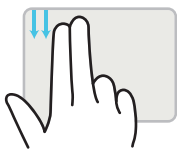

Double fingers swipe from top edge
Swipe towards top edge with two fingers to open the Notification Center.
Function:
Notification center