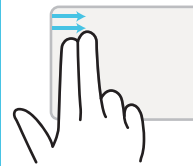

Double fingers swipe from edge
Back to the previous window/page.
Function:
Back