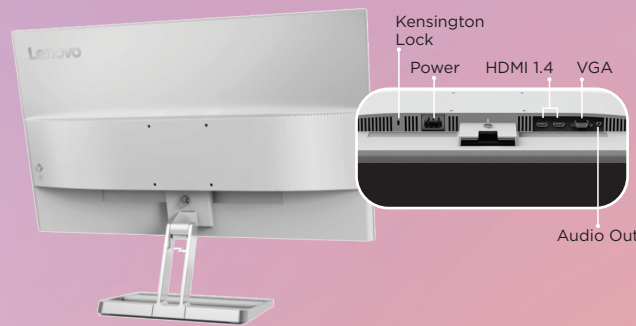

Connect with ease

The Lenovo L27i-40 Monitor's input options, including two HDMI 1.4 ports and a VGA port allow you to connect a wide range of input devices to the monitor and comfortably switch between these devices depending on your requirements. The in-built stereo speakers provide loud, distortion-free audio, whereas the audio-out port allows you to connect your own set of audio peripherals.

Ease into the most ergonomic setup

The Lenovo L27i-40 Monitor's tilt functionality allows you to get the monitor perfectly adjusted to suit your seating position while VESA mounting frees up more space on your desk so that you can get the monitor perfectly placed for your optimal viewing comfort. Natural Low Blue Light technology on this monitor reduces visual strain by filtering out harmful blue light, ensuring that you get adequate eye protection without any color distortion.