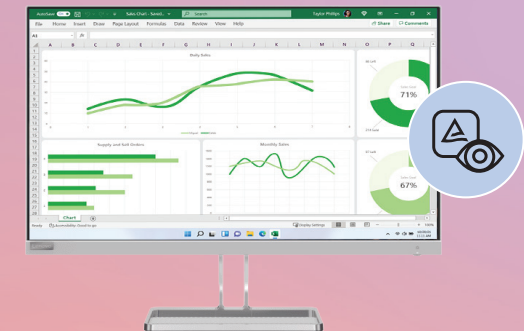

Ease into the most ergonomic setup

The Lenovo L27i-40 Monitor's tilt functionality allows you to get the monitor perfectly adjusted to suit your seating position while VESA mounting frees up more space on your desk so that you can get the monitor perfectly placed for your optimal viewing comfort. Natural Low Blue Light technology on this monitor reduces visual strain by filtering out harmful blue light, ensuring that you get adequate eye protection without any color distortion.

¹ HDMI only. | ² Extreme mode. | ³ This software can only be used with Windows 10 & Windows 11. | ⁴ AMD FreeSync™ technology only can work with AMD Radeon™ series graphics card.