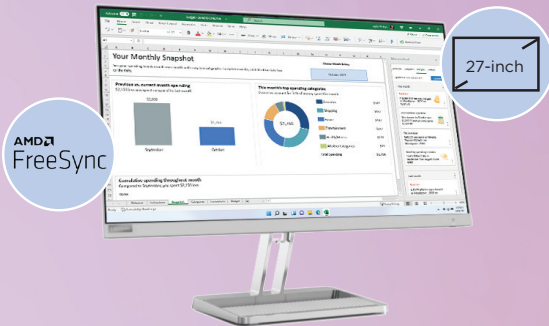

Features of Lenovo L27i-40 Monitor

Crystal-clear visuals

The Lenovo L27i-40 Monitor's In-Plane Switching panel, 107% sRGB color area ratio, and 99% sRGB color gamut ensure that all the colors on the screen pop, giving you a vivid viewing experience. Enjoying content or getting work done with others is also easier with this monitor, thanks to its 178° wide viewing angles. Additionally, with a 100 Hz¹ refresh rate, 4ms response time², and AMD FreeSync™ technology⁴, you get a completely blur-free and stutter-free gaming experience.