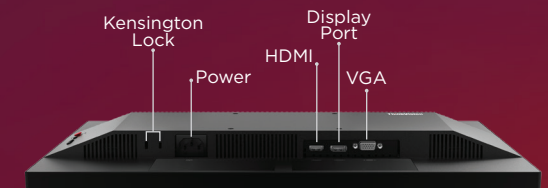

Lenovo ThinkVision E22-30 Monitor

Power productivity with exceptional viewing comfort.

Productivity gets a dazzling display

- This 21.5-inch, 3-side NearEdgeless FHD monitor delivers a distraction-free view with exceptional visual clarity.
- In-Plane Switching powers a sharper, more accurate display, while a wide viewing angle (H/V 178°/ 178°) ensures clear views from any direction.
- 99% sRGB displays vivid images, 75Hz refresh rate delivers fluid smooth video play, and a 1000:1 contrast ratio powers brighter whites and darker blacks.
- Natural Low Blue Light technology cares for your vision, without color distortion.

Eco-friendly design and clever ergonomics for improved efficiency

- While the LTPS (Lift, Tilt, Pivot, Swivel) Tiny-supported stand enhances seating and viewing comfort, you can also VESA (100 x 100) mount the monitor.
- Enjoy a better user experience with joystick control while optimized cable management keeps your desk clutter-free.
- Recyclable paper/pulp cushion packaging and eco-friendly design meets TCO the leading sustainability certification.

Built-in features to power the workday

- VGA, HDMI 1.4*, and DP 1.2 ports ensure you can plug in and perform at your best.
- The 2 x 2W built-in speakers deliver crystal-clear audio.

* Supports 1920 x 1080 @ 75Hz as specified in HDMI 1.4.