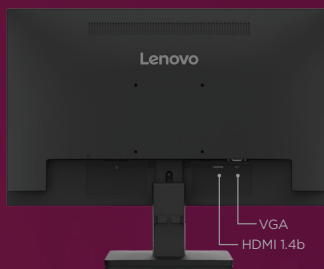

Lenovo ThinkVision S22-4e Monitor

Powers peak professional productivity!

Good visual fidelity for great productivity

- **Clear content**
  Experience clear content with 99% sRGB color space coverage and 1300:1 contrast ratio.
- **Smooth visuals**
  Enjoy a smooth working experience with the 100Hz high refresh rate, which can be manually adjusted to 48Hz to further match your workflow.
- **Eye-strain-reducing technology**
  Get work done without suffering from any eye fatigue, leveraging the monitor's low blue light hardware and flicker-free technology, which guarantees reduced blue light emissions without color distortion.

Ergonomics and connectivity at its core

- **Accessible connectivity**
  Connecting to your work computer is easy using the monitor's HDMI and VGA ports.
- **Designed for ergonomics**
  Elevate your working experience with a comfortable posture and clean desk with the monitor's easy-to-assemble tilt stand (-5°/+22°) and Tiny PC-supported VESA mount.

Prioritizes sustainability

- Designed to work for you and the environment, the monitor comes in recyclable cushion packaging and has EPEAT Gold and ENERGY STAR 8.0 certifications, making it environmentally friendly.