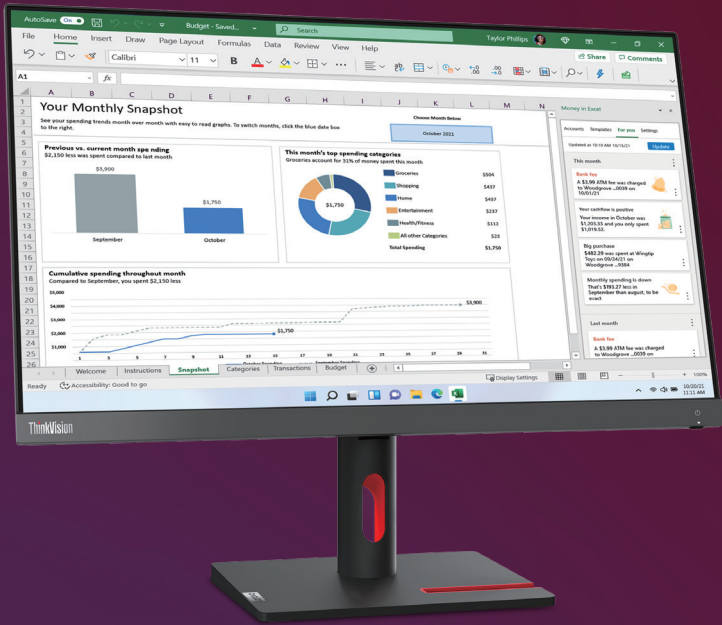

### Stylish design that enhances workplace aesthetics.

The ThinkVision S24i-30 Monitor is easily the most practical choice to carry out daily office-related tasks. Its 23.8-inch In-Plane Switching screen displays rich delightful colors and clarity with Full-HD 1920 x 1080 resolution. A 99% sRGB color gamut offers you consistent colors and sharper images no matter the viewing angles. In a brand new, stylish, and sophisticated Raven Black & Storm Grey colors, this monitor is a treat for the eyes. Its borderless design affords a distraction-free viewing experience both in a single and multi-system setup. The ThinkVision S24i-30 Monitor is perfect if your daily work requires sifting through data dashboards, forms, electronic contracts, and PowerPoint presentations. Built-in Natural Low Blue Light technology filters out harmful blue light without affecting the picture quality to support extended screen time while reducing eye strain. A good selection of ports including HDMI, VGA, and audio out ensures easy connections with accessories so that you get all the tools you need for your work. Comfort is part of the package with the monitor's tilt functionality that allows you to adjust the screen to suit your posture. You can also VESA-mount it to suit your preferred viewing position. The monitor's stand features a built-in phone rack and cable management clips, to give you a clutter-free desktop and more space. A nifty joystick on the monitor enables you to easily navigate and change the display characteristics as per your preference. But best of all, the ThinkVision S24i-30 is in tune with the latest TCO 9.0 regulations and comes in green packaging, making it safe for the environment and you.