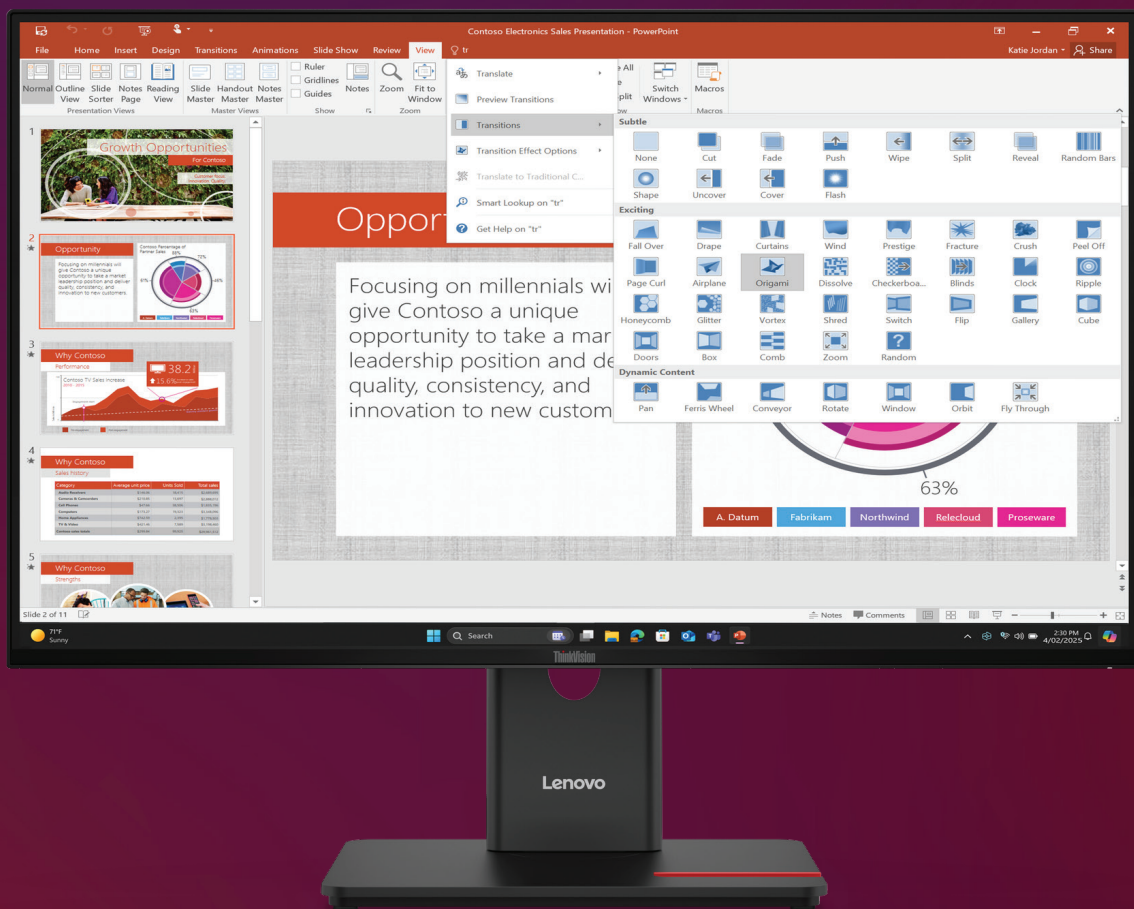

Lenovo ThinkVision T27-40 Monitor

Adds intelligence to your workflow.

Enables greater power savings

Match your screen to your workflow with the ThinkVision T27-40 Monitor's 48 Hz - 120 Hz variable refresh rate¹, optimized for seamless visuals while saving energy.

Delivers clear visuals and ample connectivity

Enjoy clear, distortion-free visuals with the T27-40 Monitor's 27-inch In-Plane Switching panel technology delivers premium, vibrant colors from any viewing angle. Get more connected and compatible with a wide range of devices using the USB hub, unlocking greater productivity for your workflows.

Makes fleet management easy and intuitive

Manage and control your monitor assets with Lenovo Display Fleet Manager (LDFM). This innovative software solution empowers IT managers with robust tools for streamlined asset management, efficient firmware upgrades, and centralized settings control.

Lenovo ThinkVision T27-40 Monitor

Display

Panel Size
27-inch

Screen Dimensions
607.1 mm x 350.6 mm

Panel Type
4-sided Ultra Thin,
In-Plane Switching

Active Area
597.9 mm x 336.3 mm

Backlight
WLED

Aspect Ratio
16:9